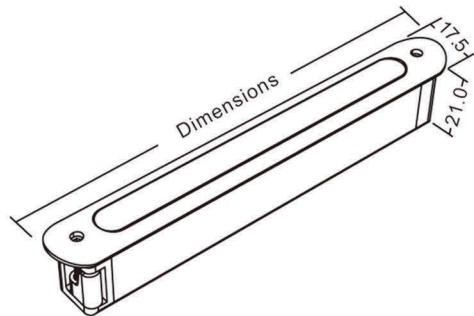

**S18R LED Linear Handrail Light-NEW**

Suit for Standard Ø48-52mm round handrail wall thickness 0.8-3mm

Model	Dimensions (mm)	Inch (in)	Input Voltage (V)	power(W)
S18R085	85	3.3	24 DC	0.5
S18R185	185	7.2	24 DC	1.5
S18R285	285	11.2	24 DC	2.5
S18R385	385	15.1	24 DC	3.5