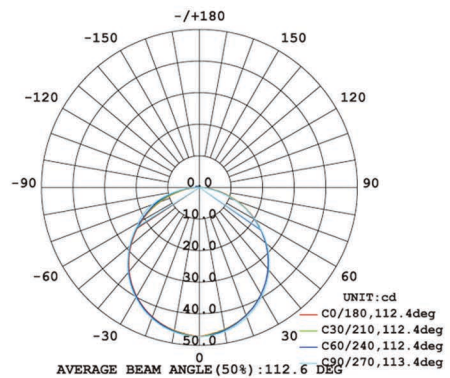

**S18R LED Linear Handrail Light-NEW**

Suit for Standard Ø48-52mm round handrail wall thickness 0.8-3mm

Model	Dimensions (mm)	Inch (in)	Input Voltage (V)	power(W)
S18R085	85	3.3	24 DC	0.5
S18R185	185	7.2	24 DC	1.5
S18R285	285	11.2	24 DC	2.5
S18R385	385	15.1	24 DC	3.5