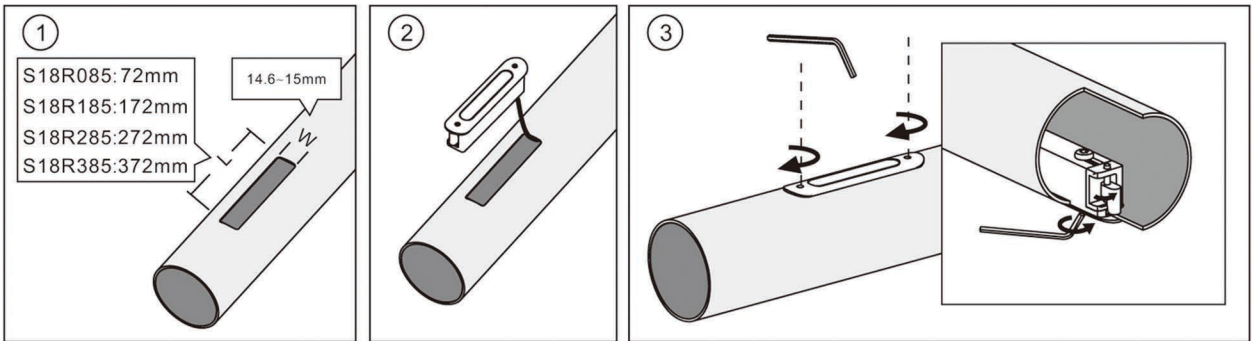

**S18R LED Linear Handrail Light-NEW**

Suit for Standard Ø48-52mm round handrail wall thickness 0.8-3mm

Model	Dimensions (mm)	Inch (in)	Input Voltage (V)	power(W)
S18R085	85	3.3	24 DC	0.5
S18R185	185	7.2	24 DC	1.5
S18R285	285	11.2	24 DC	2.5
S18R385	385	15.1	24 DC	3.5