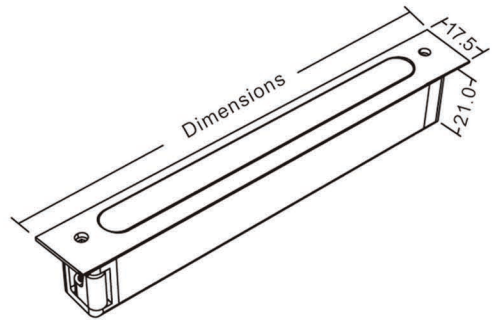

**S18S LED Linear Handrail Light-NEW**

Suit for Standard  $\geq 30 \times 30$ mm square handrail wall thickness 0.8-3mm

Model	Dimensions (mm)	Inch (in)	Input Voltage (V)	power(W)
S18S080	80	3.1	24 DC	0.5
S18S180	180	7.0	24 DC	1.5
S18S280	280	11.0	24 DC	2.5
S18S380	380	14.9	24 DC	3.5