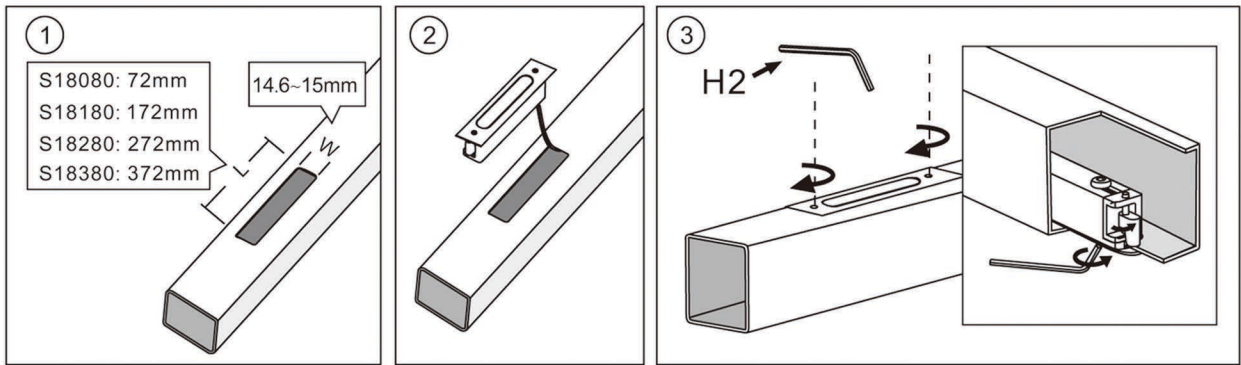

**S18S LED Linear Handrail Light-NEW**

Suit for Standard  $\geq 30 \times 30$ mm square handrail wall thickness 0.8-3mm

Model	Dimensions (mm)	Inch (in)	Input Voltage (V)	power(W)
S18S080	80	3.1	24 DC	0.5
S18S180	180	7.0	24 DC	1.5
S18S280	280	11.0	24 DC	2.5
S18S380	380	14.9	24 DC	3.5