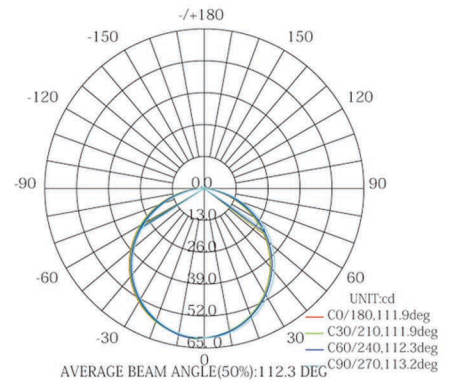

**S18S LED Linear Handrail Light-NEW**

Suit for Standard  $\geq 30 \times 30$ mm square handrail wall thickness 0.8-3mm

Model	Dimensions (mm)	Inch (in)	Input Voltage (V)	power(W)
S18S080	80	3.1	24 DC	0.5
S18S180	180	7.0	24 DC	1.5
S18S280	280	11.0	24 DC	2.5
S18S380	380	14.9	24 DC	3.5