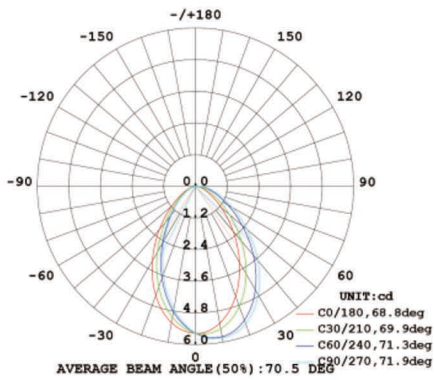

**UGD2622 Underground lamp**

- Mini LED underground lamp
- Stainless steel material
- Easy install and easy repairing
- Single color or RGB
- Different beam angle
- IP68