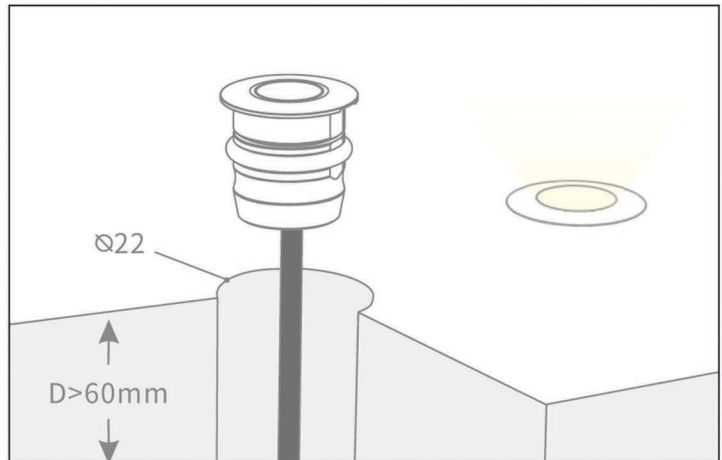

**UGD2622 Underground lamp**

- Mini LED underground lamp
- Stainless steel material
- Easy install and easy repairing
- Single color or RGB
- Different beam angle
- IP68