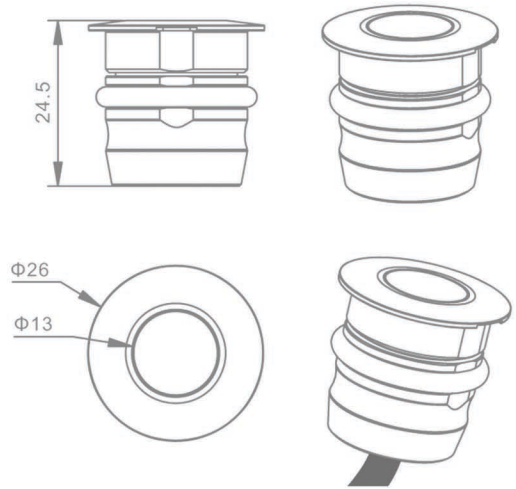

**UGD2622 Underground lamp**

- Mini LED underground lamp
- Stainless steel material
- Easy install and easy repairing
- Single color or RGB
- Different beam angle
- IP68