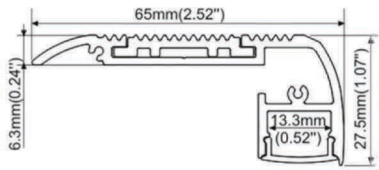

**RHEALP024-R**

MINI PROFILE

PMMA Opal matte cover  
PMMA Semi-clear cover  
PC Diffused cover

End cap with hole  
End cap without hole

Blind PVC Cover

Step 01

Step 02

Step 03