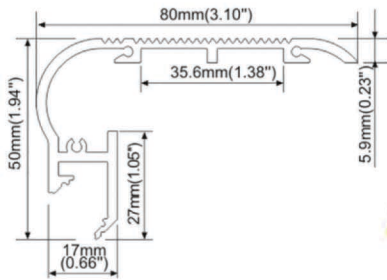

RHEALP024

MINI PROFILE

PMMA Opal matte cover
 PMMA Semi-clear cover
 PC Diffused cover

End cap with hole
 End cap without hole