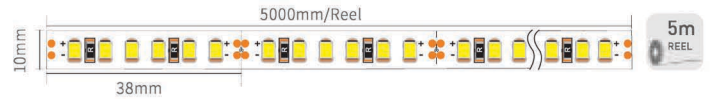

**RHEALT6020**

Material:	AL6063-T5
Surface:	Anodized/Painting
PC cover:	Diffuser /Transparent /Opal
Power:	14.4W/m
Input voltage:	24VDC
Lamp beads:	156LEDs/m (2835)
Lighting source width:	10 mm
Available lengths:	0.5-3m
Application:	Stair lighting / Indoor lighting

COVER	Trans:17072	
	Opal: 17073	
	Diffuser:17074	
END CAP	Hole:60208	
	W/O hole: 60209	

DECORATIVE PROFILE