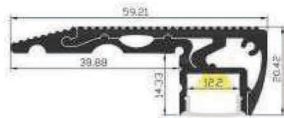

**RHEALT6020**

Material:	AL6063-T5
Surface:	Anodized/Painting
PC cover:	Diffuser /Transparent /Opal
Power:	14.4W/m
Input voltage:	24VDC
Lamp beads:	156LEDs/m (2835)
Lighting source width:	10 mm
Available lengths:	0.5-3m
Application:	Stair lighting / Indoor lighting

COVER	Trans:17072	
	Opal: 17073	
	Diffuser:17074	
END CAP	Hole:60208	
	W/O hole: 60209	

DECORATIVE PROFILE