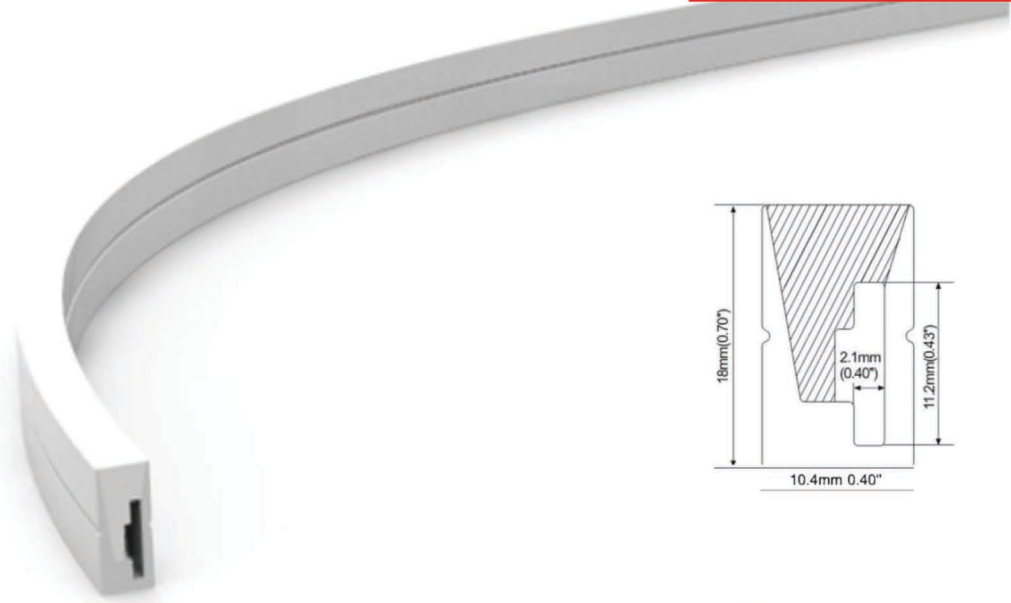

**RHEALL-ALP102**

Silicon co-extrusion

Alu Profile for fixing

End Caps

Mounting Clip (Metal)