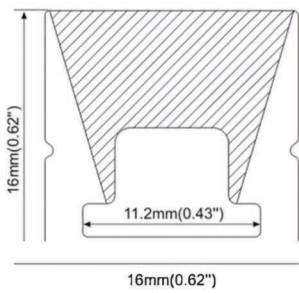

RHEALL-ALP103

Silicon co-extrusion

Alu Profile for fixing

End Caps

Mounting Clip (Metal)