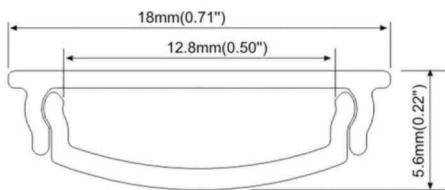

RHEALP114

PC Diffused cover

End cap

Mounting clip(Metal)