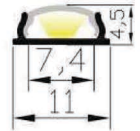

RHEALR1105

Material:	AL6063-T5
Surface:	Anodized/ Painting
PC cover:	Diffuser /Transparent /Opal
Power:	7.2W/m
Input voltage:	24VDC
Lamp beads:	120LEDs/m (2835)
Lighting source width:	6 mm
Available lengths:	0.5-3m
Application:	Commercial lighting / Indoor lighting Artistic design/ Creative design

COVER	END CAP	CLIP	CONNECTOR
Trans: 11052 Opal: 11053 Diffuser: 11054	Hole: 11058 W/O hole: 11059	11050	LR1105017