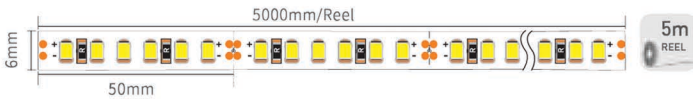

RHEALR1105

Material:	AL6063-T5
Surface:	Anodized/ Painting
PC cover:	Diffuser /Transparent /Opal
Power:	7.2W/m
Input voltage:	24VDC
Lamp beads:	120LEDs/m (2835)
Lighting source width:	6 mm
Available lengths:	0.5-3m
Application:	Commercial lighting / Indoor lighting Artistic design/ Creative design

COVER	END CAP	CLIP	CONNECTOR
Trans: 11052 Opal: 11053 Diffuser: 11054	Hole: 11058 W/O hole: 11059	11050	LR1105017