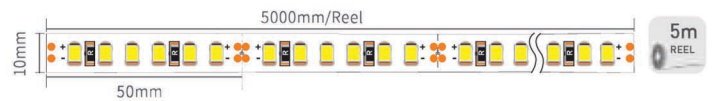

RHEALR1806

Silver
 Black
 White
(ra19016)

Material:	AL6063-T5
Surface:	Anodized/ Painting
PC cover:	Diffuser / Transparent / Opal
Power:	10W/m
Input voltage:	24VDC
Lamp beads:	120LEDs/m (2835)
Lighting source width:	10 mm
Available lengths:	0.5-3m
Application:	Commercial lighting / Indoor lighting Artistic design/ Creative design

COVER

Trans: 18062
Opal: 18063
Diffuser: 18064

END CAP

Hole: 18068
W/O hole: 18069

CLIP

18060

CONNECTOR

LR1806017