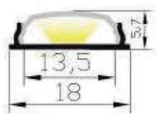

RHEALR1806

Silver
 Black
 White
(ra19016)

Material:	AL6063-T5
Surface:	Anodized/ Painting
PC cover:	Diffuser / Transparent / Opal
Power:	10W/m
Input voltage:	24VDC
Lamp beads:	120LEDs/m (2835)
Lighting source width:	10 mm
Available lengths:	0.5-3m
Application:	Commercial lighting / Indoor lighting Artistic design/ Creative design

COVER

Trans: 18062
Opal: 18063
Diffuser: 18064

END CAP

Hole: 18068
W/O hole: 18069

CLIP

18060

CONNECTOR

LR1806017