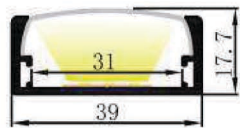

RHEALR3916

Silver
 Black
 White (RAL9016)

Material:	AL6063-T5
Surface:	Anodized/ Painting
PC cover:	Diffuser / Transparent / Opal
Power:	28.8W/m
Input voltage:	24VDC
Lamp beads:	240LEDs/m (2835)
Lighting source width:	10 mm x2pcs
Available lengths:	0.5-3m
Application:	Commercial lighting / Indoor lighting Artistic design/ Creative design