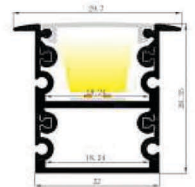

RHEALF3026

Silver
 Black
 White
(RAL9016)

Material:	AL6063-T5
Surface:	Anodized/ Painting
PC cover:	Diuser /Transparent /Opal
Power:	20W/m
Input voltage:	24VDC
Lamp beads:	240LEDs/m (2835)
Lighting source width:	15mm
Available lengths:	0.5-3m
Application:	Commercial lighting / Indoor lighting Modularization design

COVER

END CAP

END CAP

CLIP