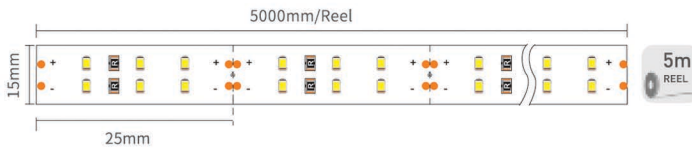

RHEALF3026

Silver
 Black
 White
(RAL9016)

Material:	AL6063-T5
Surface:	Anodized/ Painting
PC cover:	Diuser /Transparent /Opal
Power:	20W/m
Input voltage:	24VDC
Lamp beads:	240LEDs/m (2835)
Lighting source width:	15mm
Available lengths:	0.5-3m
Application:	Commercial lighting / Indoor lighting Modularization design

COVER

END CAP

END CAP

CLIP