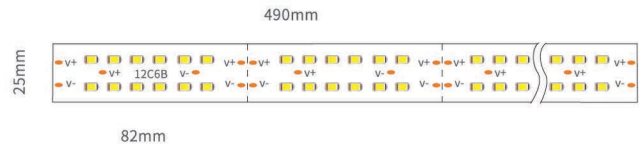

# RHEALF3664

COVER	END CAP		PENDANT
Trans:36362 Opal: 36363 Diffuser: 36364	W/O hole:36369	W/O hole: 36649	6070H

Silver
  Black
  White (RAL9016)

Material:	AL6063-T5
Surface:	Anodized/ Painting
PC cover:	Diuser /Transparent /Opal
Power:	25W/m
Lamp beads:	144LEDs/m [SMD2835]
Lighting source width:	25mm
Available lengths:	0.5-3m
Application:	Commercial lighting / Indoor lighting Modularization design