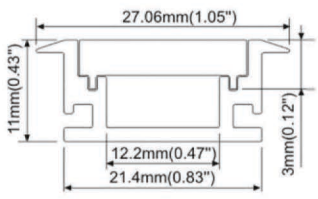

RHEALP033

End cap with hole
End cap without hole

PC Frosted cover

MINI PROFILE