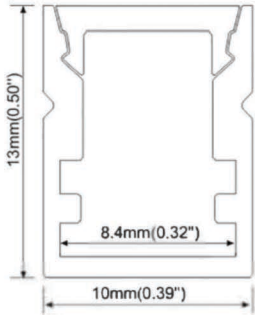

RHEALP035

MINI PROFILE

PMMA Diffused cover

End cap with hole
End cap without hole

Mounting clip (Metal)