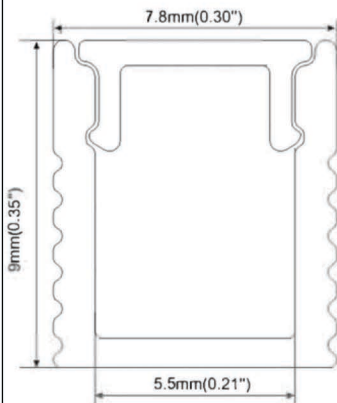

RHEALP073

MINI PROFILE

End cap with hole
End cap without hole

Mounting clip (Metal)