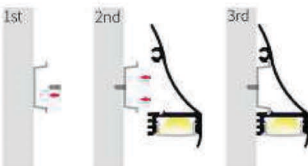

RHEALP4020

Material:	AL6063-T5
Surface:	Anodized/ Painting
PC cover:	Diffuser/Transparent/Opal
Power:	14.4W/m
Input voltage:	24VDC
Lamp beads:	120LEDs/m (2835)
Lighting source width:	10 mm
Available lengths:	0.5-3m
Application:	Commercial lighting / Indoor lighting Decorative design

COVER

Trans :17072
Opal: 17073
Diffuser :17074

END CAP

Hole:40208
W/O hole:40209

CLIP

19220

MINI PROFILE