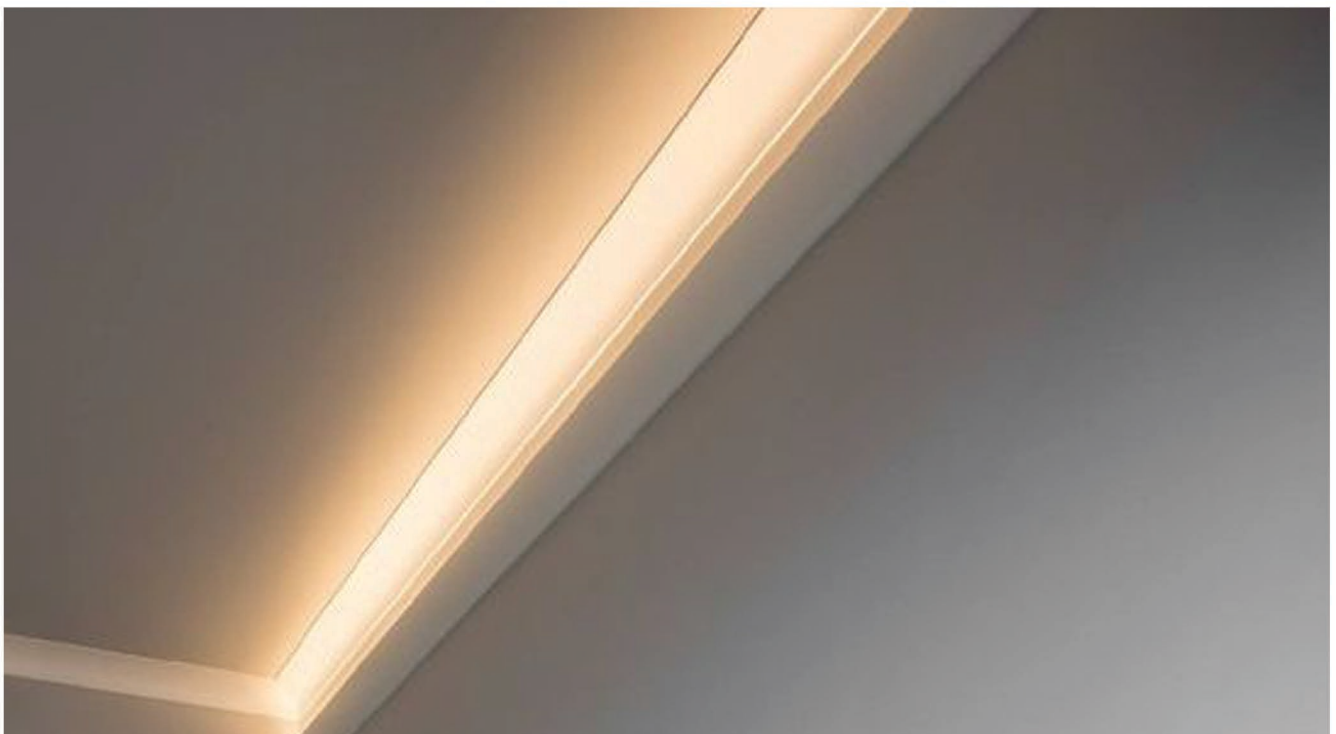

RHEALP4020

Material:	AL6063-T5
Surface:	Anodized/ Painting
PC cover:	Diffuser/Transparent/Opal
Power:	14.4W/m
Input voltage:	24VDC
Lamp beads:	120LEDs/m (2835)
Lighting source width:	10 mm
Available lengths:	0.5-3m
Application:	Commercial lighting / Indoor lighting Decorative design

COVER

Trans :17072
Opal: 17073
Diffuser :17074

END CAP

Hole:40208
W/O hole:40209

CLIP

19220

MINI PROFILE