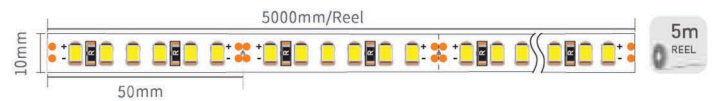

RHEALP4020

Material:	AL6063-T5
Surface:	Anodized/ Painting
PC cover:	Diffuser/Transparent/Opal
Power:	14.4W/m
Input voltage:	24VDC
Lamp beads:	120LEDs/m (2835)
Lighting source width:	10 mm
Available lengths:	0.5-3m
Application:	Commercial lighting / Indoor lighting Decorative design

COVER

Trans :17072
Opal: 17073
Diffuser :17074

END CAP

Hole:40208
W/O hole:40209

CLIP

19220

MINI PROFILE