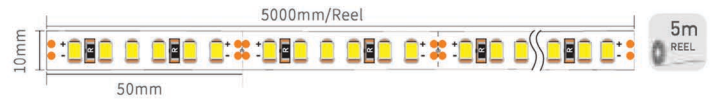

# RHEALT7026

Material:	AL6063-T5
Surface:	Anodized/ Painting
PC cover:	Diffuser /Transparent/Opal
Power:	14.4W/m
Input voltage:	24VDC
Lamp beads:	120LEDs/m [2835]
Lighting source width:	10 mm
Available lengths:	0.5-3m
Application:	Commercial lighting / Indoor lighting Decorative design

MINI PROFILE

**COVER**  
Trans :17072  
Opal: 17073  
Diffuser:17074

**END CAP**  
Hole:70268  
W/O hole:70269