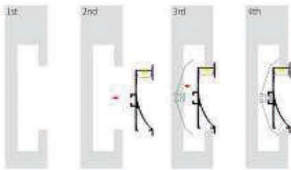

RHEALT7060

Material:	AL6063-T5
Surface:	Anodized/ Painting
PC cover:	Diffuser/Transparent/Opal
Power:	14.4W/m
Input voltage:	24VDC
Lamp beads:	120LEDs/m [2835]
Lighting source width:	10 mm
Available lengths:	0.5-3m
Application:	Commercial lighting / Indoor lighting Decorative design

COVER

Trans :1707D2
Opal: 1707D3
Diffuser :1707D4

END CAP

Hole:70608
W/O hole:70609

CLIP

2520S