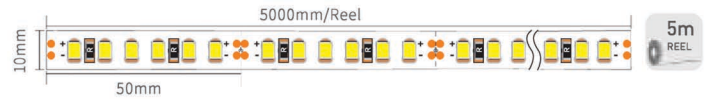

RHEALT7060

Material:	AL6063-T5
Surface:	Anodized/ Painting
PC cover:	Diffuser/Transparent/Opal
Power:	14.4W/m
Input voltage:	24VDC
Lamp beads:	120LEDs/m [2835]
Lighting source width:	10 mm
Available lengths:	0.5-3m
Application:	Commercial lighting / Indoor lighting Decorative design

COVER

Trans :1707D2
Opal: 1707D3
Diffuser :1707D4

END CAP

Hole:70608
W/O hole:70609

CLIP

2520S