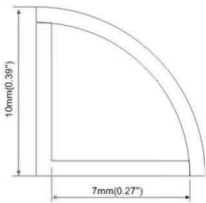

RHEALP026

MINI PROFILE

End cap with hole
End cap without hole

Mounting clip (Metal)

Rigid LED light bar