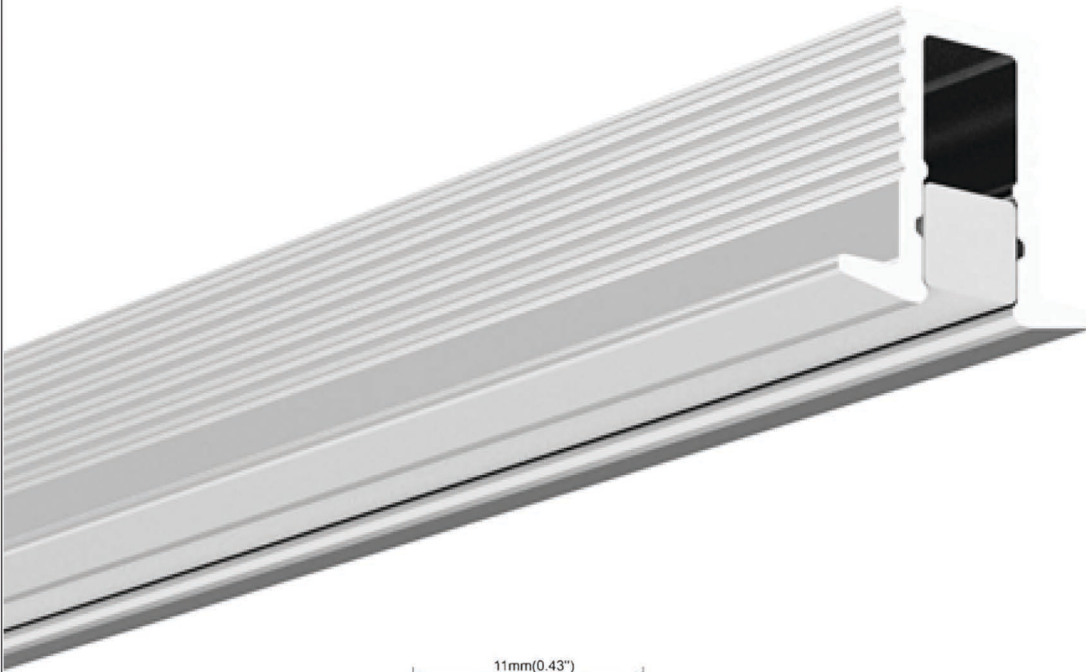

RHEALP097

MINI PROFILE

Silicon cover

End cap with hole
End cap without hole