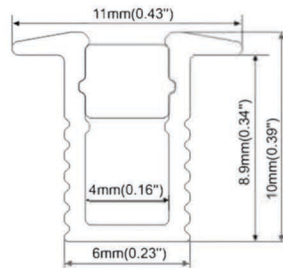

RHEALP097

MINI PROFILE

Silicon cover

End cap with hole
End cap without hole