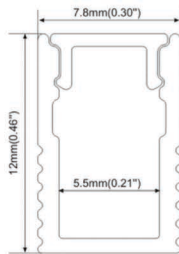

**RHEALP116**

MINI PROFILE

PC Frosted cover

End cap with hole  
End cap without hole

Mounting clip (Metal)