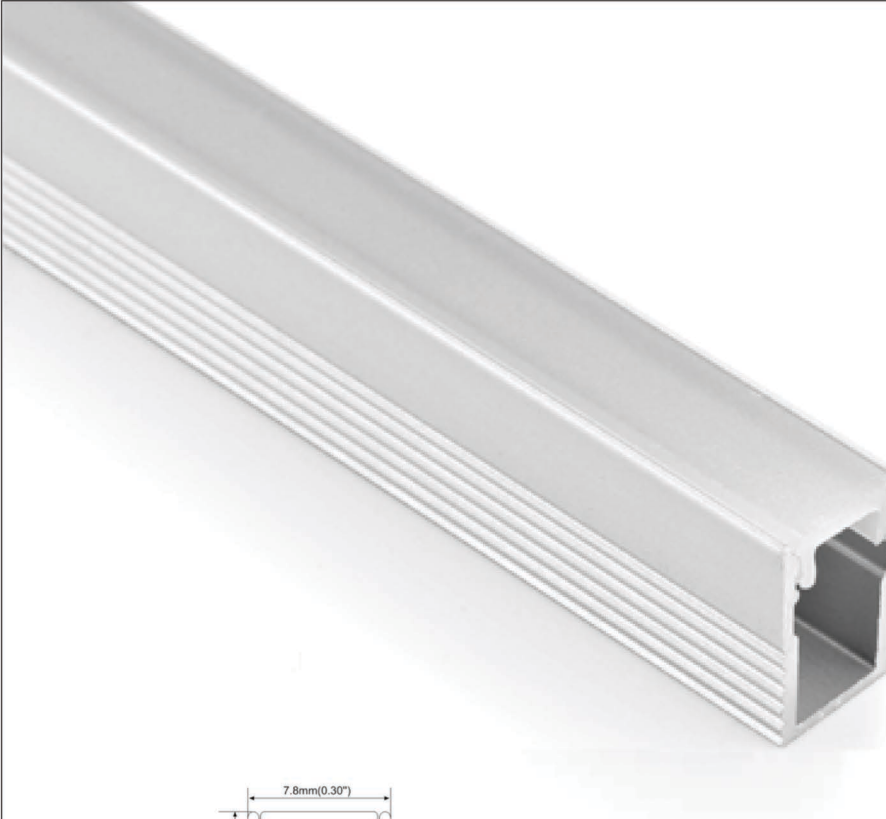

**RHEALP116**

MINI PROFILE

PC Frosted cover

End cap with hole  
End cap without hole

Mounting clip (Metal)