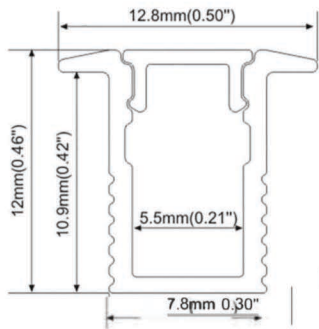

**RHEALP117**

MINI PROFILE

PC Frosted cover

End cap with hole  
End cap without hole