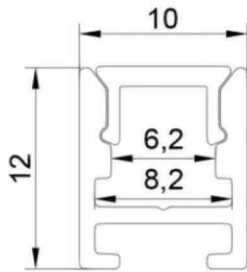

RHEALP119

MINI PROFILE

BODY COLOR

FC Frosted cover

End cap

Steel wire

180 degree connector

90 degree connector

Inside 90 degree connector