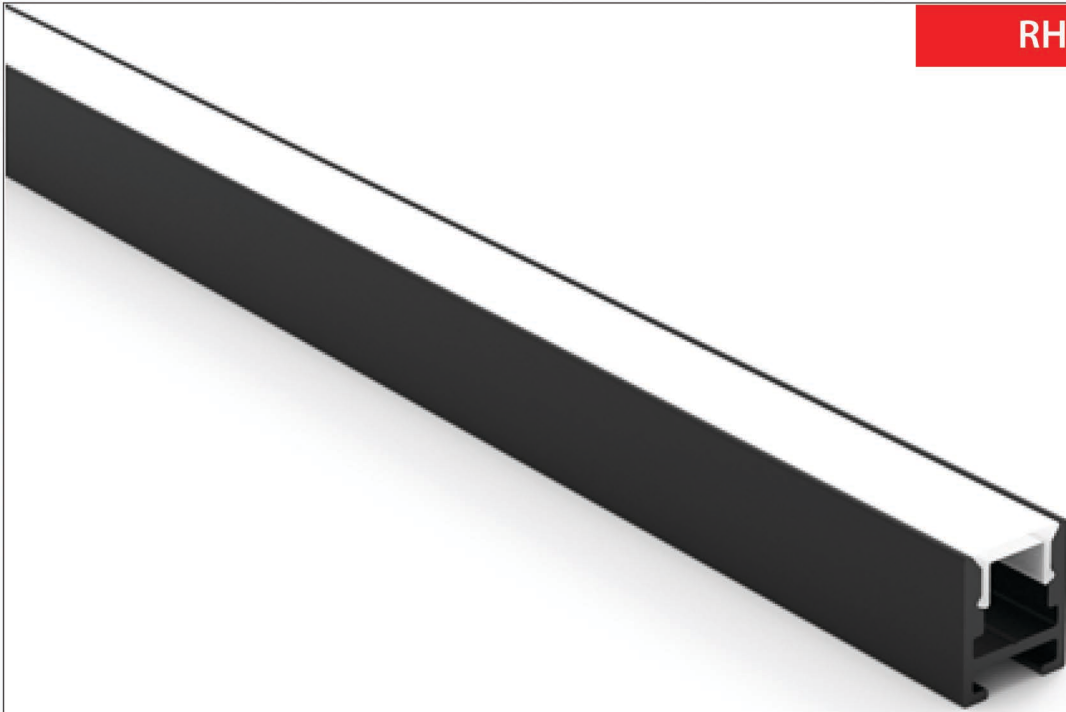

RHEALP119

MINI PROFILE

BODY COLOR

FC Frosted cover

End cap

Steel wire

180 degree connector

90 degree connector

Inside 90 degree connector