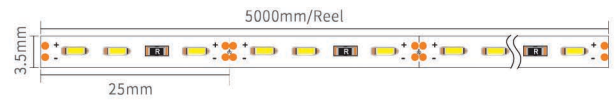

RHEALP0507

COVER

Trans:05072
Opal: 05073
Diffuser:05074

END CAP

Hole:05078
W/O hole: 05079

CLIP

LP05070

Material:	AL6063-T5
Surface:	Anodized/Painting
PC cover:	Diffuser/Transparent/Opal
Power:	7.5W/m
Input voltage:	12VDC
Lamp beads:	120LEDs/m [3014]
Lighting source width:	3.5 mm
Available lengths:	0.5-3m
Application:	Commercial lighting / Indoor lighting