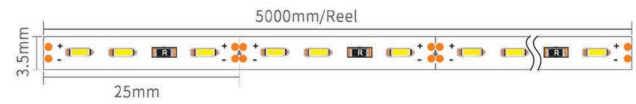

Silver
 Black
 White (ra9016)

COVER

END CAP

CONNECTOR