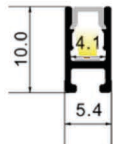

Silver
 Black
 White (ra9016)