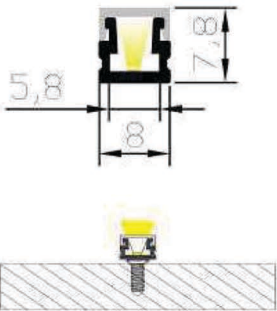

RHEALP0807

Silver
 Black
 White
(RAL9016)

Material:	AL6063-T5
Surface:	Anodized/ Painting
PC cover:	Diffuser / Transparent / Opal
Power:	7.2W/m
Input voltage:	24VDC
Lamp beads:	198LEDs/m (3014)
Lighting source width:	4mm
Available lengths:	0.5-3m
Application:	Commercial lighting / Indoor lighting

MINI PROFILE

COVER

END CAP

OTHERS