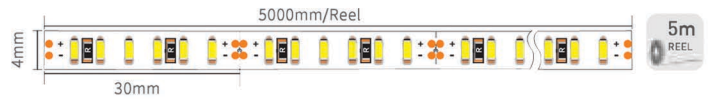

MINI PROFILE

COVER

END CAP

OTHERS