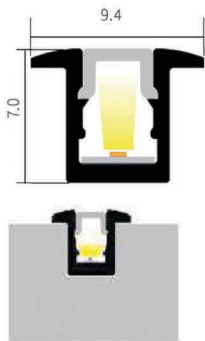

**RHEALP0907** NEW

Material:	AL6063-T5
Surface:	Anodized/ Painting
PC cover:	Diffuser /Transparent /Opal
Power:	7.5W/m
Input voltage:	12VDC
Lamp beads:	120LEDs/m (3014)
Lighting source width:	3.5mm
Available lengths:	0.5-3m
Application:	Commercial lighting / Indoor lighting

- Silver
- Black
- White (ra19016)

**COVER**

- Trans:05072
- Opal: 05073
- Diffuser:05074

**END CAP**

- Hole:09078
- W/O hole: 09079