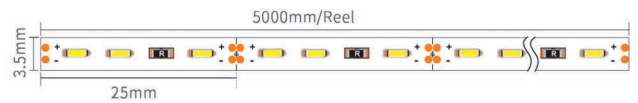

**RHEALP0907** NEW

Material:	AL6063-T5
Surface:	Anodized/ Painting
PC cover:	Diffuser /Transparent /Opal
Power:	7.5W/m
Input voltage:	12VDC
Lamp beads:	120LEDs/m (3014)
Lighting source width:	3.5mm
Available lengths:	0.5-3m
Application:	Commercial lighting / Indoor lighting

- Silver
- Black
- White (ra19016)

**COVER**

- Trans:05072
- Opal: 05073
- Diffuser:05074

**END CAP**

- Hole:09078
- W/O hole: 09079