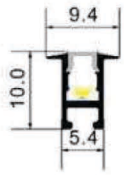

RHEALP0910 NEW

Material:	AL6063-T5
Surface:	Anodized/ Painting
PC cover:	Diffuser /Transparent /Opal
Power:	7.5W/m
Input voltage:	12VDC
Lamp beads:	120LEDs/m (3014)
Lighting source width:	3.5 mm
Available lengths:	0.5-3m
Application:	Commercial lighting / Indoor lighting

COVER

END CAP

CONNECTOR