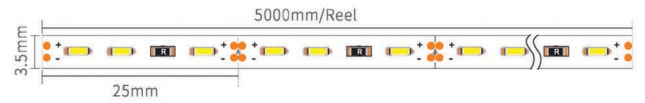

RHEALP0910 NEW

Material:	AL6063-T5
Surface:	Anodized/ Painting
PC cover:	Diffuser /Transparent /Opal
Power:	7.5W/m
Input voltage:	12VDC
Lamp beads:	120LEDs/m (3014)
Lighting source width:	3.5 mm
Available lengths:	0.5-3m
Application:	Commercial lighting / Indoor lighting

COVER

END CAP

CONNECTOR