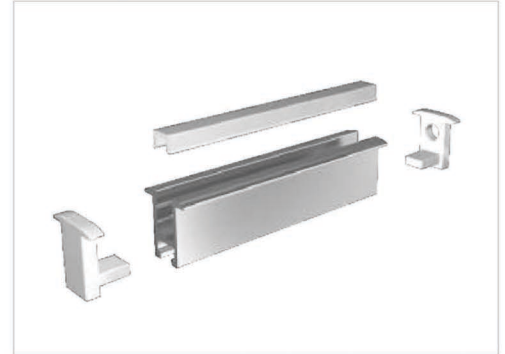

RHEALP0910 NEW

Material:	AL6063-T5
Surface:	Anodized/ Painting
PC cover:	Diffuser /Transparent /Opal
Power:	7.5W/m
Input voltage:	12VDC
Lamp beads:	120LEDs/m (3014)
Lighting source width:	3.5 mm
Available lengths:	0.5-3m
Application:	Commercial lighting / Indoor lighting

COVER

END CAP

CONNECTOR