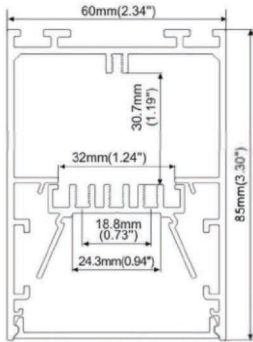

RHEALP60C

■ PMMA opal matte cover