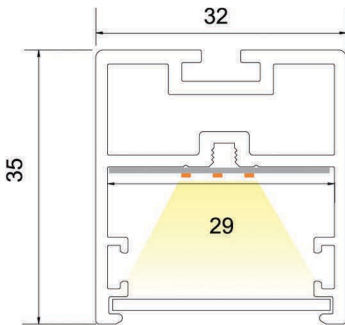

SLIMMER RHEALS3235A-II

Silver
 Black
 White
(ra19016)

- Material:** AL6063-T5
- Surface:** Anodized/ Painting
- Cover:** PC/Silicone
- Power:** 20W/m
- Lamp beads:** 60LEDs/m [2835]
- Lighting source width:** 18 mm
- Available diameter:** $\varnothing > 1m$
- Application:** Commercial lighting /Office lighting

Unit: mm

NJG-V872-8-S
 FPC-Constant voltage 24V
 Power: 24V-7.2 W/m
 Width:0.008m
 Length : 3m/reel