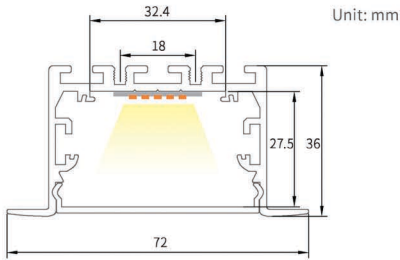

MURO

RHEALS7236S

- Silver
- Black
- White (rat9016)

Material: AL6063-T5
 Surface: Anodized/ Painting
 Cover: Diffuser/Transparent /Opal
 Power: 28 W/m
 Lamp beads: 140LEDs/m (2835)
 Lighting source width: 32 mm
 Available lengths: 0.5-2.5M
 Application: Commercial lighting /Office lighting

Match with (0.6/1.2/1.8/2.4/3.0m) length of luminaire
 NJG-V8280-32A

PCB-Constant voltage
 Power: 28 W/m
 Width: 32mm
 length : 299mm/pcs