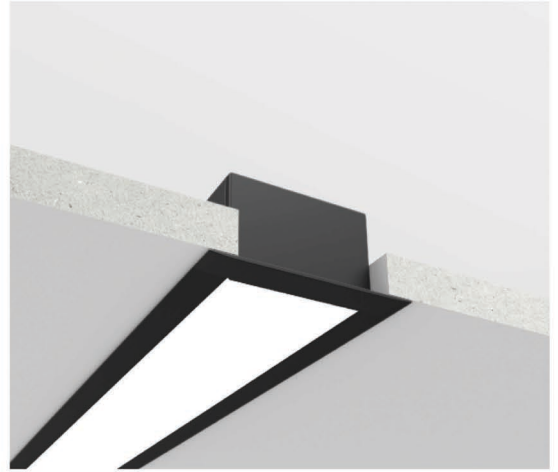

MURO

RHEALS7236S

- Silver
- Black
- White (rat9016)

Material: AL6063-T5
 Surface: Anodized/ Painting
 Cover: Diffuser/Transparent /Opal
 Power: 28 W/m
 Lamp beads: 140LEDs/m (2835)
 Lighting source width: 32 mm
 Available lengths: 0.5-2.5M
 Application: Commercial lighting /Office lighting

Match with (0.6/1.2/1.8/2.4/3.0m) length of luminaire
 NJG-V8280-32A

PCB-Constant voltage
 Power: 28 W/m
 Width: 32mm
 length : 299mm/pcs