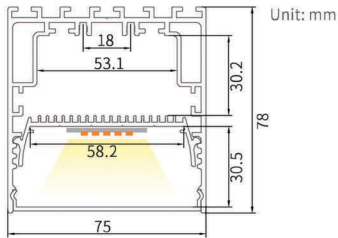

MATO RHEALS7578S

- Silver
- Black
- White (ra19016)

- Material: AL6063-T5
- Surface: Anodized/ Painting
- Cover: Diffuser /Transparent /Opal
- Power: 40 W/m
- Lamp beads: 210LEDs/m (2835)
- Lighting source width: 58 mm
- Available lengths: 0.5-2.5M
- Application: Commercial lighting /Office lighting

Match with (0.6/1.2/1.8/2.4/3.0m) length of luminaire
NJG-V8420-58A

PCB-Constant voltage
Power: 40 W/m
Width: 58mm
length : 299mm/pcs