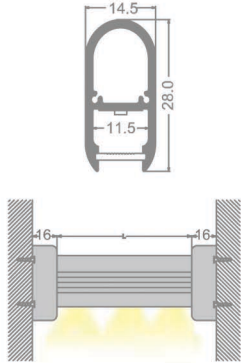

RHEAP37

Color Temperature: 2400-6500K

Part No.	Description	Picture	Part No.	Description	Picture
1.05.037.0001 (1m) 1.05.037.0002 (2m) 1.05.037.0003 (3m)	Aluminum profile		1.01.06.0035 1.01.05.0164 (M4*15mm)	Fixing Holder Self-tapping screws	
1.04.02.37.0001 (1m) 1.04.02.37.0026 (2m)	PC14-10 PC milky surface		1.01.06.0041 1.01.05.0164 (M4*15mm)	Centre Brackets Self-tapping screws	
1.02.04.37.0003 (with hole silver) 1.02.04.37.0004 (w/o hole silver)	plastic end cap		1.01.06.0037 1.01.05.0164 (M4*15mm)	Fixing clip Self-tapping screws	

wardrobe light

linear light design, homogenous and dots free illumination.

Installation: Mounting on the both sides of wardrobe.

Cable output: from the end or bottom

We suggest to use LED strip with 120pcs LED/m to avoid dots

IP rating: IP20

Maximum 15W/m