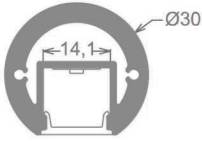

RHEAP3702

NOT FOR USA MARKET !

Color Temperature: 2400-6500K

Part No.	Description	Picture	Part No.	Description	Picture
1.05.037.0072 (1m) 1.05.037.0073 (2m) 1.05.037.0074 (3m)	Aluminum profile		1.01.04.37.0011 (with hole) 1.01.04.37.0012 (w/o hole) 1.01.05.0156 (M2.6*10mm)	Aluminum end cap Self-tapping screws	
1.04.02.37.0043 (1m)	PC03-15 PC frosted surface		1.01.06.0046 (A) 1.01.06.0047 (B) 1.01.05.0037 (M3*10mm) 1.01.05.0164 (M4*15mm)	Centre Brackets Screw Self-tapping screws	
1.01.08.0070 1.01.05.0164 (M4*15mm)	Fixing Holder Self-tapping screws				

wardrobe light
linear light design, homogenous and dots free illumination
Installation: mounting on the both sides of wardrobe,
can be turned round 180 degree
Cable output: from the end or side
We suggest to use LED strip with 120pcs LED/m to avoid LED dots
IP rating: IP20
Maximum 30W/m
Maximum stand weight: 20kg/m