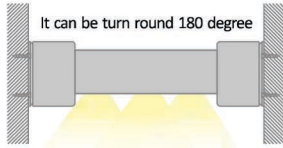

RHEAP3702

NOT FOR USA MARKET !

Color Temperature: 2400-6500K

Part No.	Description	Picture	Part No.	Description	Picture
1.05.037.0072 (1m) 1.05.037.0073 (2m) 1.05.037.0074 (3m)	Aluminum profile		1.01.04.37.0011 (with hole) 1.01.04.37.0012 (w/o hole) 1.01.05.0156 (M2.6*10mm)	Aluminum end cap Self-tapping screws	
1.04.02.37.0043 (1m)	PC03-15 PC frosted surface		1.01.06.0046 (A) 1.01.06.0047 (B) 1.01.05.0037 (M3*10mm) 1.01.05.0164 (M4*15mm)	Centre Brackets Screw Self-tapping screws	
1.01.08.0070 1.01.05.0164 (M4*15mm)	Fixing Holder Self-tapping screws				

wardrobe light
linear light design, homogenous and dots free illumination
Installation: mounting on the both sides of wardrobe,
can be turned round 180 degree
Cable output: from the end or side
We suggest to use LED strip with 120pcs LED/m to avoid LED dots
IP rating: IP20
Maximum 30W/m
Maximum stand weight: 20kg/m