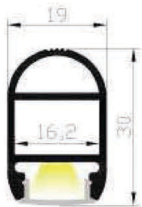

RHEALP1930

Silver
 Black
 White
(ra19016)

Material:	AL6063-T5
Surface:	Anodized/ Painting
PC cover:	Diffuser /Transparent /Opal
Power:	14.4W/m
Input voltage:	24VDC
Lamp beads:	120LEDs/m (2835)
Lighting source width:	10 mm
Available lengths:	0.5-3m
Application:	Commercial lighting / Indoor lighting

Cabinet used

WARDROBE PROFILE

COVER

Trans:17072
Opal:17073
Diffuser:17074

HOLDER

Hole:19308

END CAP

Hole:19309

TRESTLE

1930017