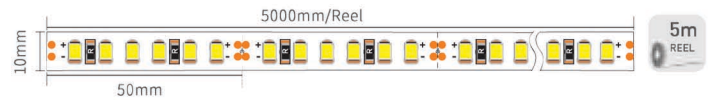

RHEALP1930

Silver
 Black
 White
(ra19016)

Material:	AL6063-T5
Surface:	Anodized/ Painting
PC cover:	Diffuser /Transparent /Opal
Power:	14.4W/m
Input voltage:	24VDC
Lamp beads:	120LEDs/m (2835)
Lighting source width:	10 mm
Available lengths:	0.5-3m
Application:	Commercial lighting / Indoor lighting

Cabinet used

WARDROBE PROFILE

COVER

Trans:17072
Opal:17073
Diffuser:17074

HOLDER

Hole:19308

END CAP

Hole:19309

TRESTLE

1930017