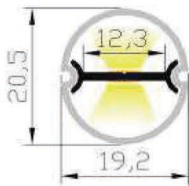

RHEALW2020

Material:	AL6063-T5
Surface:	Anodized/ Painting
PC cover:	Diffuser
Power:	21.6W/m
Input voltage:	24VDC
Lamp beads:	312LEDs/m (2835)
Lighting source width:	10 mm x2pcs
Available lengths:	0.5-3m
Application:	Commercial lighting / Indoor lighting Decorative design

COVER

Diffuser:20204

END CAP

Hole:20208
W/O hole:20209