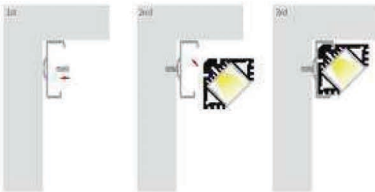

RHEALW2121

Material:	AL6063-T5
Surface:	Anodized/ Painting
PC cover:	Diffuser
Power:	14.4W/m
Input voltage:	24VDC
Lamp beads:	156LEDs/m (2835)
Lighting source width:	10 mm
Available lengths:	0.5-3m
Application:	Commercial lighting / Indoor lighting Decorative design

Silver
 Black
 White (RAL9016)

COVER

Diffuser :18124

END CAP

Hole:21218
W/O hole:21219

Hole:18128-1
W/O hole:18129-1

OTHERS

21210