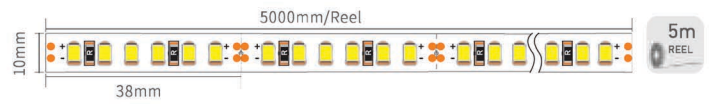

RHEALW2121

Material:	AL6063-T5
Surface:	Anodized/ Painting
PC cover:	Diffuser
Power:	14.4W/m
Input voltage:	24VDC
Lamp beads:	156LEDs/m (2835)
Lighting source width:	10 mm
Available lengths:	0.5-3m
Application:	Commercial lighting / Indoor lighting Decorative design

Silver
 Black
 White (RAL9016)

COVER

Diffuser :18124

END CAP

Hole:21218
W/O hole:21219

Hole:18128-1
W/O hole:18129-1

OTHERS

21210