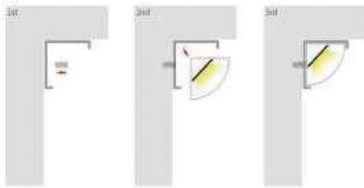

# RHEALW3031

Material:	AL6063-T5
Surface:	Anodized/Painting
PC cover:	Diffuser
Power:	14.4W/m
Input voltage:	24VDC
Lamp beads:	156LEDs/m (2835)
Lighting source width:	20.2mm
Available lengths:	0.5-3m
Application:	Commercial lighting / Indoor lighting Decorative design

MINI PROFILE

- Silver
- Black
- White (ral9016)

**COVER**

**END CAP**

**CLIP**

**HEAT SINK**