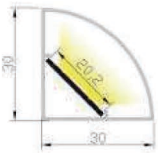

# RHEALW3031

Material:	AL6063-T5
Surface:	Anodized/Painting
PC cover:	Diffuser
Power:	14.4W/m
Input voltage:	24VDC
Lamp beads:	156LEDs/m (2835)
Lighting source width:	20.2mm
Available lengths:	0.5-3m
Application:	Commercial lighting / Indoor lighting Decorative design

MINI PROFILE

- Silver
- Black
- White (ral9016)

**COVER**

**END CAP**

**CLIP**

**HEAT SINK**