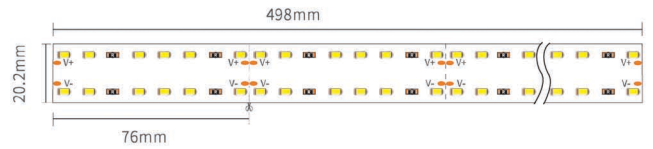

# RHEALW3031

Material:	AL6063-T5
Surface:	Anodized/Painting
PC cover:	Diffuser
Power:	14.4W/m
Input voltage:	24VDC
Lamp beads:	156LEDs/m (2835)
Lighting source width:	20.2mm
Available lengths:	0.5-3m
Application:	Commercial lighting / Indoor lighting Decorative design

MINI PROFILE

- Silver
- Black
- White (ral9016)

**COVER**

**END CAP**

**CLIP**

**HEAT SINK**