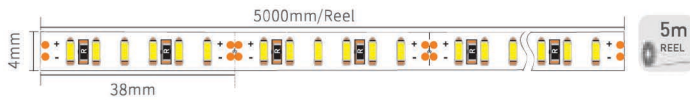

RHEALD3535

Silver
 Black
 White (RAL9016)

Material:	AL6063-T5
Surface:	Anodized/ Painting
PC cover:	Diffuser /Transparent /Opal
Power:	14.4W/m
Input voltage:	24VDC
Lamp beads:	156LEDs/m (3014)
Lighting source width:	4 mm
Available lengths:	0.5-3m
Application:	Commercial lighting / Indoor lighting