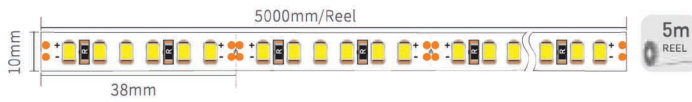

RHEALD3611

Material:	AL6063-T5
Surface:	Anodized/ Painting
PC cover:	Diffuser /Transparent /Opal
Power:	14.4W/m
Input voltage:	24VDC
Lamp beads:	156LEDs/m [2835]
Lighting source width:	10 mm
Available lengths:	0.5-3m
Application:	Commercial lighting / Indoor lighting Artistic design/ Creative design

	COVER	Trans:17072 Opal:17073 Diffuser:17074
	END CAP	Hole:36118 W/O hole: 36119