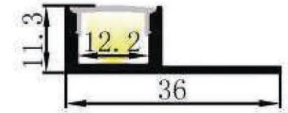

RHEALD3611

Material:	AL6063-T5
Surface:	Anodized/ Painting
PC cover:	Diffuser /Transparent /Opal
Power:	14.4W/m
Input voltage:	24VDC
Lamp beads:	156LEDs/m [2835]
Lighting source width:	10 mm
Available lengths:	0.5-3m
Application:	Commercial lighting / Indoor lighting Artistic design/ Creative design

	COVER	Trans:17072 Opal:17073 Diffuser:17074
	END CAP	Hole:36118 W/O hole: 36119