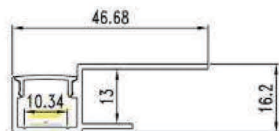

RHEALD4716

Silver
 Black
 White (RAL9016)

Material:	AL6063-T5
Surface:	Anodized/ Painting
PC cover:	Diffuser /Transparent /Opal
Power:	14.4W/m
Input voltage:	24VDC
Lamp beads:	156LEDs/m (2835)
Lighting source width:	10 mm
Available lengths:	0.5-3m
Application:	Commercial lighting / Indoor lighting

COVER

Trans:17072
Opal:17073
Diffuser:17074

END CAP

Hole:47168
W/O hole:47169

DECORATIVE PROFILE