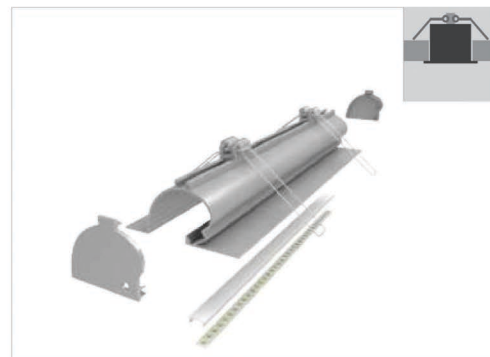

## RHEALD9646

Material:	AL6063-T5
Surface:	Anodized/ Painting
PC cover:	Diffuser/ Transparent /Opal
Power:	14.4W/m
Input voltage:	24VDC
Lamp beads:	120LEDs/m (2835)
Lighting source width:	10 mm
Available lengths:	0.5-3m
Application:	Commercial lighting / Indoor lighting Artistic design/ Creative design