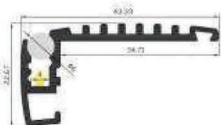

RHEALT4322

Material:	AL6063-T5
Surface:	Anodized/ Painting
Power:	14.4W/m
Input voltage:	24VDC
Lamp beads:	120LEDs/m (3014)
Lighting source width:	4 mm
Available lengths:	0.5-3m
Application:	Stair lighting / Indoor lighting

- Silver
- Black
- White (RAL9016)

DECORATIVE PROFILE

END CAP Hole:43228
W/O hole: 43229

OTHERS SN003