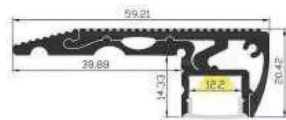

RHEALT6020

Material:	AL6063-T5
Surface:	Anodized/ Painting
PC cover:	Diffuser /Transparent /Opal
Power:	14.4W/m
Input voltage:	24VDC
Lamp beads:	156LEDs/m (2835)
Lighting source width:	10 mm
Available lengths:	0.5-3m
Application:	Stair lighting / Indoor lighting

COVER	Trans:17072	
	Opal: 17073	
	Diffuser:17074	
END CAP	Hole:60208 W/O hole: 60209	