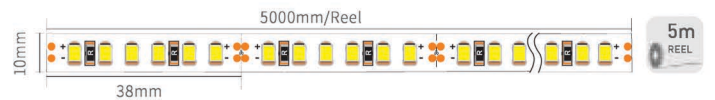

RHEALT6020

Material:	AL6063-T5
Surface:	Anodized/ Painting
PC cover:	Diffuser /Transparent /Opal
Power:	14.4W/m
Input voltage:	24VDC
Lamp beads:	156LEDs/m (2835)
Lighting source width:	10 mm
Available lengths:	0.5-3m
Application:	Stair lighting / Indoor lighting

COVER	Trans:17072	
	Opal: 17073	
	Diffuser:17074	
END CAP	Hole:60208 W/O hole: 60209	