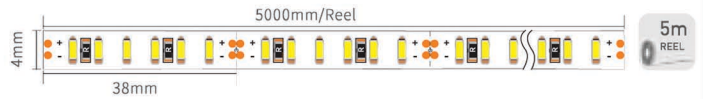

RHEALD3010C

CE IP20

Material:	AL6063-T5
Surface:	Anodized/ Painting
PC cover:	Diffuser /Transparent /Opal
Power:	14.4W/m
Input voltage:	24VDC
Lamp beads:	156LEDs/m (3014)
Lighting source width:	4 mm
Available lengths:	0.5-3m
Application:	Commercial lighting / Indoor lighting

Silver
 Black
 White (ra19016)

COVER

END CAP

OTHERS