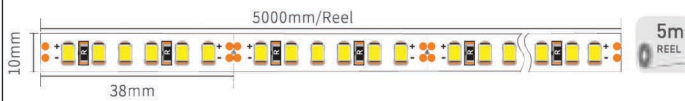

RHEALD3611

Material:	AL6063-T5
Surface:	Anodized/ Painting
PC cover:	Diffuser /Transparent /Opal
Power:	14.4W/m
Input voltage:	24VDC
Lamp beads:	156LEDs/m (2835)
Lighting source width:	10 mm
Available lengths:	0.5-3m
Application:	Commercial lighting / Indoor lighting Artistic design/ Creative design

COVER

Trans:17072
Opal:17073
Diffuser:17074

END CAP

Hole:36118
W/O hole: 36119