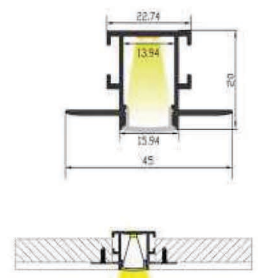

RHEALD4520

CE IP20

Material:	AL6063-T5
Surface:	Anodized/ Painting
PC cover:	Diffuser/Transparent/Opal
Power:	14.4W/m
Input voltage:	24VDC
Lamp beads:	120LEDs/m (2835)
Lighting source width:	10 mm
Available lengths:	0.5-3m
Application:	Commercial lighting / Indoor lighting Artistic design/ Creative design

Silver
 Black
 White (ral9016)

COVER

END CAP

OTHERS