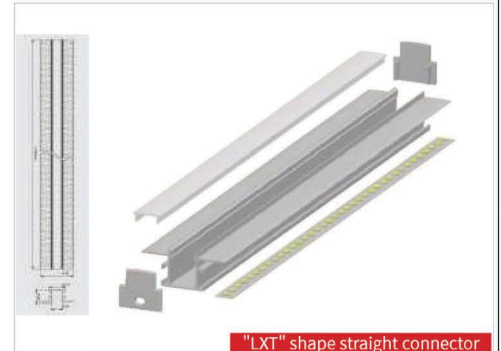

RHEALD4520

CE IP20

Material:	AL6063-T5
Surface:	Anodized/ Painting
PC cover:	Diffuser/Transparent/Opal
Power:	14.4W/m
Input voltage:	24VDC
Lamp beads:	120LEDs/m (2835)
Lighting source width:	10 mm
Available lengths:	0.5-3m
Application:	Commercial lighting / Indoor lighting Artistic design/ Creative design

Silver
 Black
 White (ral9016)

COVER

END CAP

OTHERS