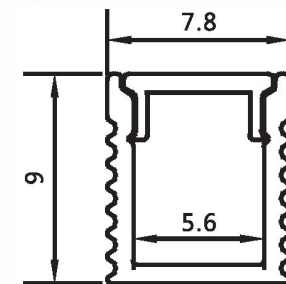

Installation: Surface mounted installation

Max watt: Less than 18w/meter. Suggest with 1pcs DC12V/24V 2835 192led/meter led strip light,PCB size not over 5MM

## Product Spec

Material : AL6063-T5

PC/ PC cover : Frosted/Transparent/Opal

Maximum length : 3M

Application : Commercial lighting/Office lighting

Remarks:customized design size and spec available

## Accessories

Unit:mm